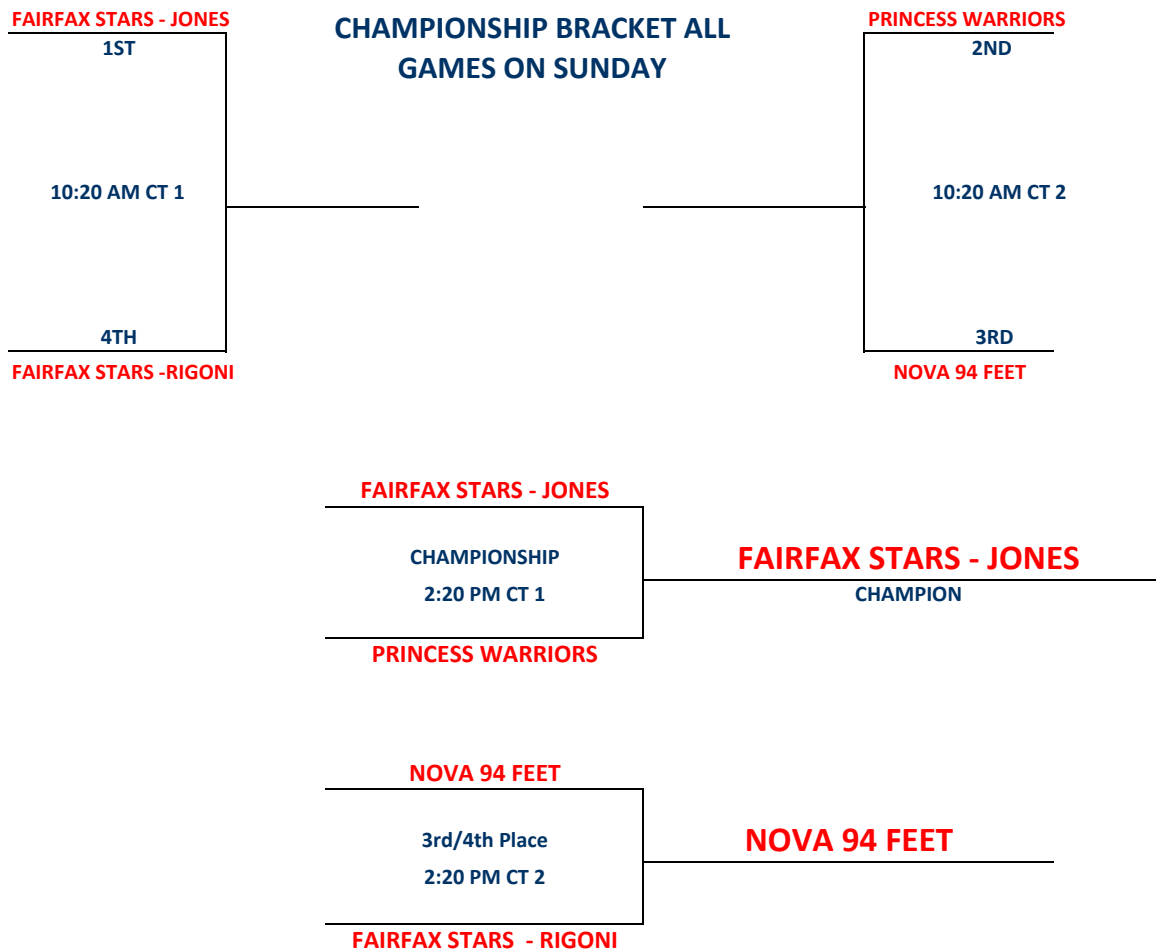

Friday **Time** **Court** **Results**

Saturday **Time** **Court** **Results**

A1 vs A4	10:20 AM	1	A1	<u>56</u>	A4	<u>39</u>
A3 vs A2	10:20 AM	2	A3	<u>10</u>	A2	<u>56</u>
A2 vs A4	2:20 PM	1	A2	<u>46</u>	A4	<u>21</u>
A1 vs A3	2:20 PM	2	A1	<u>46</u>	A3	<u>6</u>
A4 vs A3	5:00 PM	1	A4	<u>41</u>	A3	<u>11</u>
A2 vs A1	5:00 PM	2	A2	<u>49</u>	A1	<u>51</u>

1) Teams listed first in the pool are considered the HOME teams.

2) The team listed on the top of the bracket is considered the HOME team.

Sites:
 1 = Douglass High Main Gym
 2 = Douglass High Aux Gym

1) Teams listed first in the pool are considered the HOME teams.