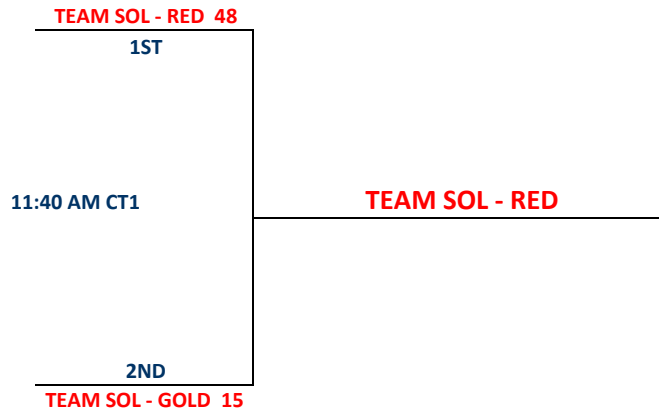

2) The team listed on the top of the bracket is considered the HOME team.

Sites:
 1 = Douglass High Main Gym
 2 = Douglass High Aux Gym

CHAMPIONSHIP BRACKET ALL
GAMES ON SUNDAY

3RD GRADE

4TH GRADE

1) Teams listed first in the pool are considered the HOME teams.

2) The team listed on the top of the bracket is considered the HOME team.

AAU GIRLS BASKETBALL

2019 PVA AU GIRLS 5TH GRADE DQT

Version 1

Pool A

W	L
III	
II	I
	III
I	II

A1	FAIRFAX STARS - JONES	1
A2	PRINCESS WARRIORS	2
A3	FAIRFAX STARS - RIGONI	4
A4	NOVA 94 FEET	3