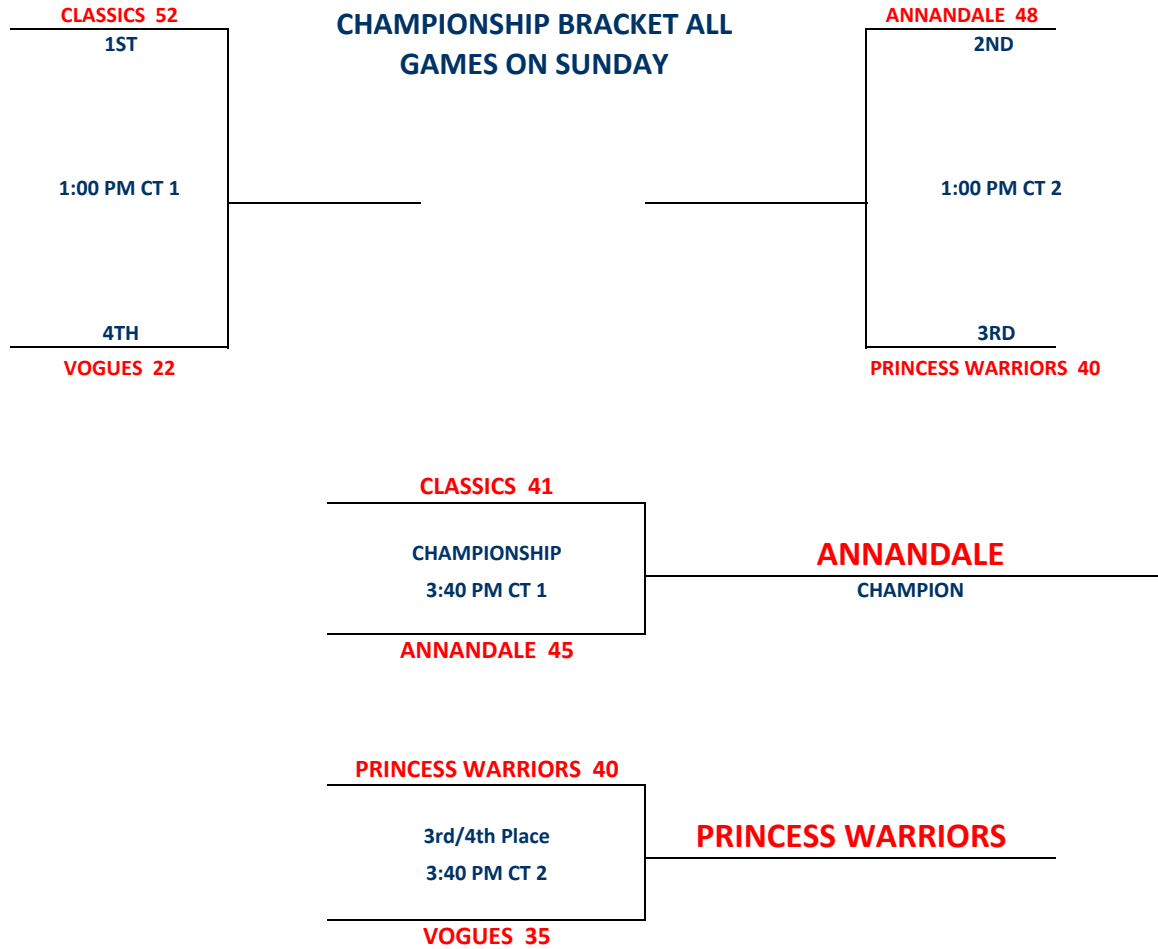

2) The team listed on the top of the bracket is considered the HOME team.

AAU GIRLS BASKETBALL

2019 PVAU GIRLS 6TH GRADE DQT

Version 1

Pool A

W	L
	III
I	II
II	I
III	

A1	VOGUES	4
A2	PRINCESS WARRIORS	3
A3	ANNANDALE	2
A4	CLASSICS	1

Friday	Time	Court	Results
--------	------	-------	---------

Saturday	Time	Court	Results
----------	------	-------	---------

A1 vs A4	1:00 PM	1	A1	<u>8</u>	A4	<u>55</u>
A3 vs A2	1:00 PM	2	A3	<u>20</u>	A2	<u>11</u>
A2 vs A4	3:40 PM	1	A2	<u>28</u>	A4	<u>50</u>
A1 vs A3	3:40 PM	2	A1	<u>8</u>	A3	<u>51</u>
A4 vs A3	6:20 PM	1	A4	<u>51</u>	A3	<u>48</u>
A2 vs A1	6:20 PM	2	A2	<u>51</u>	A1	<u>25</u>

1) Teams listed first in the pool are considered the HOME teams.

2) The team listed on the top of the bracket is considered the HOME team.

Sites:
1 = Douglass High Main Gym
2 = Douglass High Aux Gym

1) Teams listed first in the pool are considered the HOME teams.